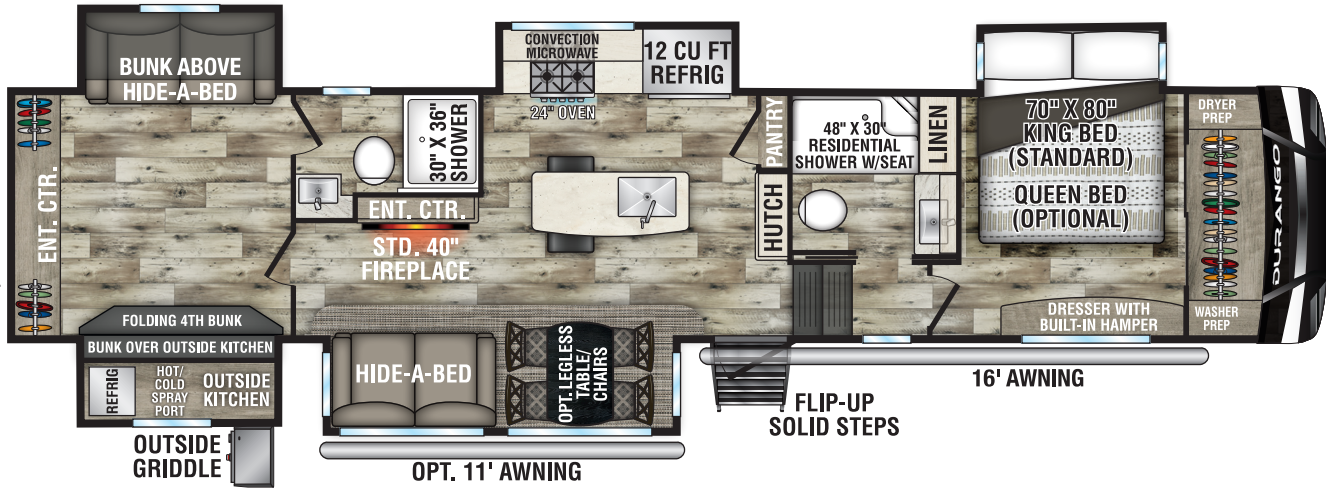

STD. HITCH RECEIVER
W/4-PIN HARNESS

BUNK ABOVE
HIDE-A-BED

CONVECTION
MICROWAVE

12 CU FT
REFRIG

24" OVEN

30" X 36"
SHOWER

ENT. CTR.

STD. 40"
FIREPLACE

PANTRY
HUTCH

48" X 30"
RESIDENTIAL
SHOWER W/SEAT

LINEN

70" X 80"
KING BED
(STANDARD)
QUEEN BED
(OPTIONAL)

DRYER
PREP

WASHER
PREP

DRESSER WITH
BUILT-IN HAMPER

FOLDING 4TH BUNK

BUNK OVER OUTSIDE KITCHEN

REFRIG

HOT/
COLD
SPRAY
PORT

OUTSIDE
KITCHEN

HIDE-A-BED

OPT. LEGLESS
TABLE/
CHAIRS

FLIP-UP
SOLID STEPS

16' AWNING

OUTSIDE
GRIDDLE

OPT. 11' AWNING

DURANO