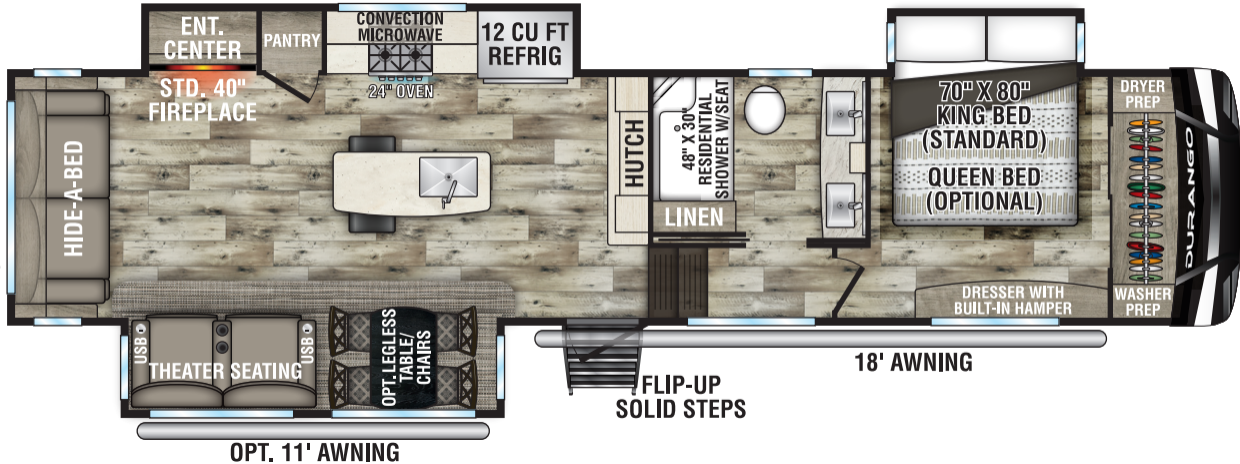

STD. HITCH RECEIVER  
W/4-PIN HARNESS

HIDE-A-BED

STD. 40"  
FIREPLACE

ENT.  
CENTER

PANTRY

CONVECTION  
MICROWAVE

24"  
OVEN

12 CU FT  
REFRIG

HUTCH

48" X 30"  
RESIDENTIAL  
SHOWER W/SEAT

LINEN

70" X 80"  
KING BED  
(STANDARD)  
QUEEN BED  
(OPTIONAL)

DRESSER WITH  
BUILT-IN HAMPER

DRYER  
PREP

WASHER  
PREP

DURANGO

USB

THEATER SEATING

USB

OPT. LEGLESS  
TABLE/  
CHAIRS

OPT. 11' AWNING

FLIP-UP  
SOLID STEPS

18' AWNING