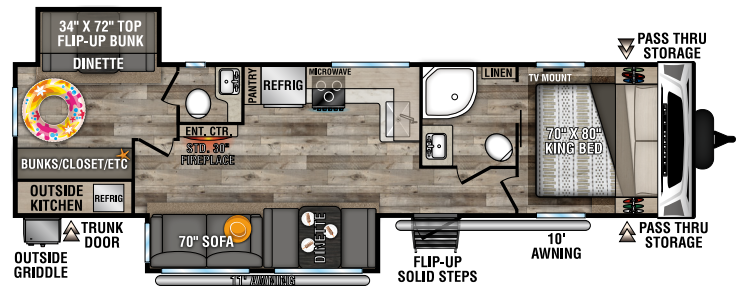

CONNECT

LIGHTWEIGHT TRAVEL TRAILERS

C241RLK U VW - 5,810 | Exterior Length - 28'11" | Sleeps - 5

C251BHK U VW - 5,960 | Exterior Length - 29'5" | Sleeps - 7

C261RB U VW - 6,070 | Exterior Length - 30'4" | Sleeps - 5

C261RKK U VW - 6,240 | Exterior Length - 30'8" | Sleeps - 5

C261RL U VW - 6,140 | Exterior Length - 30'11" | Sleeps - 6

C272FK U VW - 6,780 | Exterior Length - 31'1" | Sleeps - 5

2022 CONNECT

C291BHK Uvw - 6,780 | Exterior Length - 33'11" | Sleeps - 10

C292RDK Uvw - 7,140 | Exterior Length - 32'5" | Sleeps - 5

C313MK Uvw - 7,160 | Exterior Length - 36'1" | Sleeps - 3

C322BHK Uvw - 7,970 | Exterior Length - 37'1" | Sleeps - 9

C323RK Uvw - 8,500 | Exterior Length - 38' | Sleeps - 5