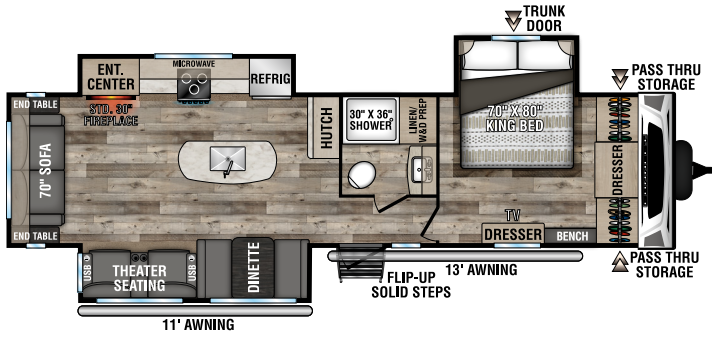

C261RKK U VW - 6,240 | Exterior Length - 30'8" | Sleeps - 5

C261RL U VW - 6,140 | Exterior Length - 30'11" | Sleeps - 6

C272FK U VW - 6,780 | Exterior Length - 31'1" | Sleeps - 5

2022 CONNECT

C291BHK Uvw - 6,780 | Exterior Length - 33'11" | Sleeps - 10

C292RDK Uvw - 7,140 | Exterior Length - 32'5" | Sleeps - 5

C313MK Uvw - 7,160 | Exterior Length - 36'1" | Sleeps - 3

C322BHK Uvw - 7,970 | Exterior Length - 37'1" | Sleeps - 9

C323RK Uvw - 8,500 | Exterior Length - 38' | Sleeps - 5