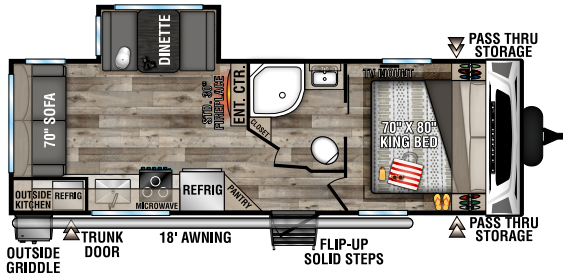

CONNECT

LIGHTWEIGHT TRAVEL TRAILERS

C241RLK U VW - 5,810 | Exterior Length - 28'11" | Sleeps - 5

C251BHK U VW - 5,960 | Exterior Length - 29'5" | Sleeps - 7

C261RB U VW - 6,070 | Exterior Length - 30'4" | Sleeps - 5

C261RKK U VW - 6,240 | Exterior Length - 30'8" | Sleeps - 5

C261RL U VW - 6,140 | Exterior Length - 30'11" | Sleeps - 6

C272FK U VW - 6,780 | Exterior Length - 31'1" | Sleeps - 5

2022 CONNECT

C291BHK Uvw - 6,780 | Exterior Length - 33'11" | Sleeps - 10

C292RDK Uvw - 7,140 | Exterior Length - 32'5" | Sleeps - 5

C313MK Uvw - 7,160 | Exterior Length - 36'1" | Sleeps - 3

C322BHK Uvw - 7,970 | Exterior Length - 37'1" | Sleeps - 9

C323RK Uvw - 8,500 | Exterior Length - 38' | Sleeps - 5