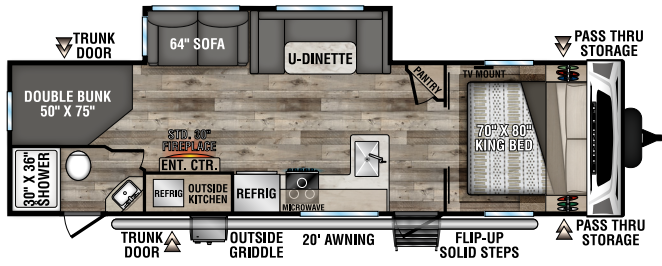

CONNECT

LIGHTWEIGHT TRAVEL TRAILERS

C241RLK U VW - 5,810 | Exterior Length - 28'11" | Sleeps - 5

C251BHK U VW - 5,960 | Exterior Length - 29'5" | Sleeps - 7

C261RB U VW - 6,070 | Exterior Length - 30'4" | Sleeps - 5

C261RKK U VW - 6,240 | Exterior Length - 30'8" | Sleeps - 5

C261RL U VW - 6,140 | Exterior Length - 30'11" | Sleeps - 6

C272FK U VW - 6,780 | Exterior Length - 31'1" | Sleeps - 5

2022 CONNECT

C291BHK Uvw - 6,780 | Exterior Length - 33'11" | Sleeps - 10

C292RDK Uvw - 7,140 | Exterior Length - 32'5" | Sleeps - 5

C313MK Uvw - 7,160 | Exterior Length - 36'1" | Sleeps - 3

C322BHK Uvw - 7,970 | Exterior Length - 37'1" | Sleeps - 9

C323RK Uvw - 8,500 | Exterior Length - 38' | Sleeps - 5