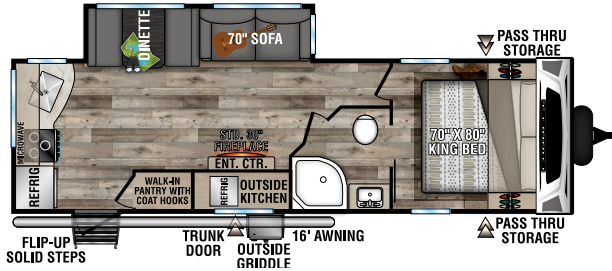

CONNECT

LIGHTWEIGHT TRAVEL TRAILERS

C241RLK U VW - 5,810 | Exterior Length - 28'11" | Sleeps - 5

C251BHK U VW - 5,960 | Exterior Length - 29'5" | Sleeps - 7

C261RB U VW - 6,070 | Exterior Length - 30'4" | Sleeps - 5

C261RKK U VW - 6,240 | Exterior Length - 30'8" | Sleeps - 5

C261RL U VW - 6,140 | Exterior Length - 30'11" | Sleeps - 6

C272FK U VW - 6,780 | Exterior Length - 31'1" | Sleeps - 5

2022 CONNECT

C291BHK Uvw - 6,780 | Exterior Length - 33'11" | Sleeps - 10

C292RDK Uvw - 7,140 | Exterior Length - 32'5" | Sleeps - 5

C313MK Uvw - 7,160 | Exterior Length - 36'1" | Sleeps - 3

C322BHK Uvw - 7,970 | Exterior Length - 37'1" | Sleeps - 9

C323RK Uvw - 8,500 | Exterior Length - 38' | Sleeps - 5