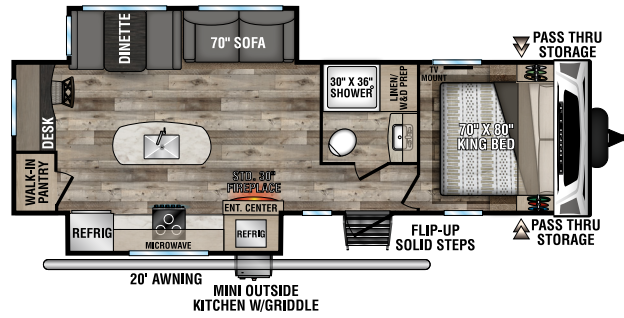

C261RKK U VW - 6,240 | Exterior Length - 30'8" | Sleeps - 5

C261RL U VW - 6,140 | Exterior Length - 30'11" | Sleeps - 6

C272FK U VW - 6,780 | Exterior Length - 31'1" | Sleeps - 5

2022 CONNECT

C291BHK Uvw - 6,780 | Exterior Length - 33'11" | Sleeps - 10

C292RDK Uvw - 7,140 | Exterior Length - 32'5" | Sleeps - 5

C313MK Uvw - 7,160 | Exterior Length - 36'1" | Sleeps - 3

C322BHK Uvw - 7,970 | Exterior Length - 37'1" | Sleeps - 9

C323RK Uvw - 8,500 | Exterior Length - 38' | Sleeps - 5