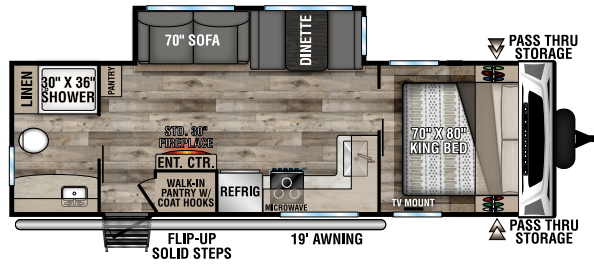

CONNECT

LIGHTWEIGHT TRAVEL TRAILERS

C241RLK U VW - 5,810 | Exterior Length - 28'11" | Sleeps - 5

C251BHK U VW - 5,960 | Exterior Length - 29'5" | Sleeps - 7

C261RB U VW - 6,070 | Exterior Length - 30'4" | Sleeps - 5

C261RKK U VW - 6,240 | Exterior Length - 30'8" | Sleeps - 5

C261RL U VW - 6,140 | Exterior Length - 30'11" | Sleeps - 6

C272FK U VW - 6,780 | Exterior Length - 31'1" | Sleeps - 5

2022 CONNECT

C291BHK Uvw - 6,780 | Exterior Length - 33'11" | Sleeps - 10

C292RDK Uvw - 7,140 | Exterior Length - 32'5" | Sleeps - 5

C313MK Uvw - 7,160 | Exterior Length - 36'1" | Sleeps - 3

C322BHK Uvw - 7,970 | Exterior Length - 37'1" | Sleeps - 9

C323RK Uvw - 8,500 | Exterior Length - 38' | Sleeps - 5