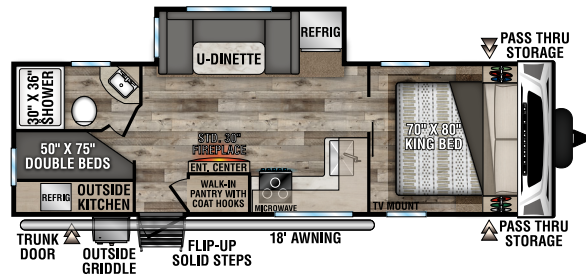

CONNECT

LIGHTWEIGHT TRAVEL TRAILERS

C241RLK U VW - 5,810 | Exterior Length - 28'11" | Sleeps - 5

C251BHK U VW - 5,960 | Exterior Length - 29'5" | Sleeps - 7

C261RB U VW - 6,070 | Exterior Length - 30'4" | Sleeps - 5

C261RKK U VW - 6,240 | Exterior Length - 30'8" | Sleeps - 5

C261RL U VW - 6,140 | Exterior Length - 30'11" | Sleeps - 6

C272FK U VW - 6,780 | Exterior Length - 31'1" | Sleeps - 5

2022 CONNECT

C291BHK Uvw - 6,780 | Exterior Length - 33'11" | Sleeps - 10

C292RDK Uvw - 7,140 | Exterior Length - 32'5" | Sleeps - 5

C313MK Uvw - 7,160 | Exterior Length - 36'1" | Sleeps - 3

C322BHK Uvw - 7,970 | Exterior Length - 37'1" | Sleeps - 9

C323RK Uvw - 8,500 | Exterior Length - 38' | Sleeps - 5