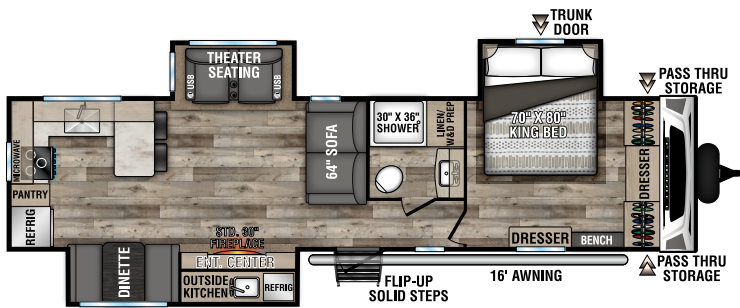

C261RKK U VW - 6,240 | Exterior Length - 30'8" | Sleeps - 5

C261RL U VW - 6,140 | Exterior Length - 30'11" | Sleeps - 6

C272FK U VW - 6,780 | Exterior Length - 31'1" | Sleeps - 5

2022 CONNECT

C291BHK Uvw - 6,780 | Exterior Length - 33'11" | Sleeps - 10

C292RDK Uvw - 7,140 | Exterior Length - 32'5" | Sleeps - 5

C313MK Uvw - 7,160 | Exterior Length - 36'1" | Sleeps - 3

C322BHK Uvw - 7,970 | Exterior Length - 37'1" | Sleeps - 9

C323RK Uvw - 8,500 | Exterior Length - 38' | Sleeps - 5