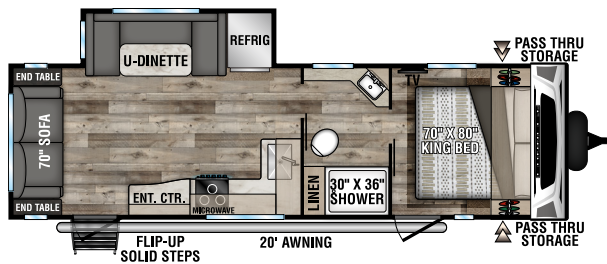

CONNECT

LIGHTWEIGHT TRAVEL TRAILERS

C241RLK U VW - 5,810 | Exterior Length - 28'11" | Sleeps - 5

C251BHK U VW - 5,960 | Exterior Length - 29'5" | Sleeps - 7

C261RB U VW - 6,070 | Exterior Length - 30'4" | Sleeps - 5

C261RKK U VW - 6,240 | Exterior Length - 30'8" | Sleeps - 5

C261RL U VW - 6,140 | Exterior Length - 30'11" | Sleeps - 6

C272FK U VW - 6,780 | Exterior Length - 31'1" | Sleeps - 5

2022 CONNECT

C291BHK Uvw - 6,780 | Exterior Length - 33'11" | Sleeps - 10

C292RDK Uvw - 7,140 | Exterior Length - 32'5" | Sleeps - 5

C313MK Uvw - 7,160 | Exterior Length - 36'1" | Sleeps - 3

C322BHK Uvw - 7,970 | Exterior Length - 37'1" | Sleeps - 9

C323RK Uvw - 8,500 | Exterior Length - 38' | Sleeps - 5