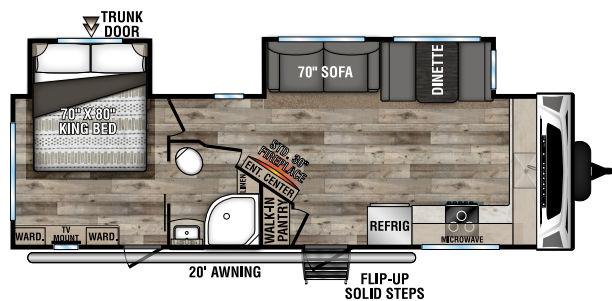

CONNECT

LIGHTWEIGHT TRAVEL TRAILERS

C241RLK U VW - 5,810 | Exterior Length - 28'11" | Sleeps - 5

C251BHK U VW - 5,960 | Exterior Length - 29'5" | Sleeps - 7

C261RB U VW - 6,070 | Exterior Length - 30'4" | Sleeps - 5

C261RKK U VW - 6,240 | Exterior Length - 30'8" | Sleeps - 5

C261RL U VW - 6,140 | Exterior Length - 30'11" | Sleeps - 6

C272FK U VW - 6,780 | Exterior Length - 31'1" | Sleeps - 5

2022 CONNECT

C291BHK Uvw - 6,780 | Exterior Length - 33'11" | Sleeps - 10

C292RDK Uvw - 7,140 | Exterior Length - 32'5" | Sleeps - 5

C313MK Uvw - 7,160 | Exterior Length - 36'1" | Sleeps - 3

C322BHK Uvw - 7,970 | Exterior Length - 37'1" | Sleeps - 9

C323RK Uvw - 8,500 | Exterior Length - 38' | Sleeps - 5