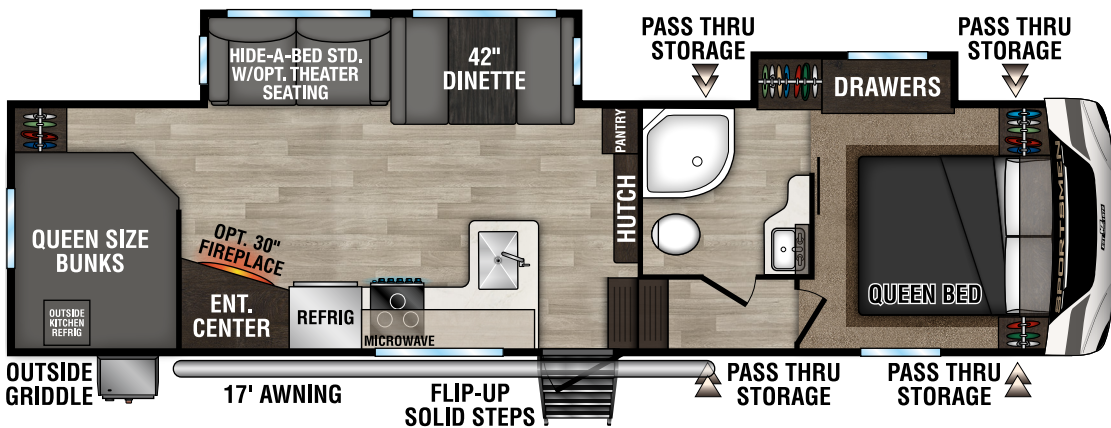

RECREATIONAL
VEHICLES

SPORTSMEN

FIFTH WHEELS

231RK UYW - 6,340 | Exterior Length - 24' 10" | Sleeps - 5

251RL UYW - 7,170 | Exterior Length - 29' 4" | Sleeps - 5

292BHK UYW - 8,390 | Exterior Length - 34' 10" | Sleeps - 9

2024 SPORTSMEN FIFTH WHEELS

302BHK UVW - 9,030 | Exterior Length - 35' 9" | Sleeps - 10

303MB UVW - 8,720 | Exterior Length - 34' 2" | Sleeps - 7

303RL UVW - 8,750 | Exterior Length - 34' 2" | Sleeps - 5