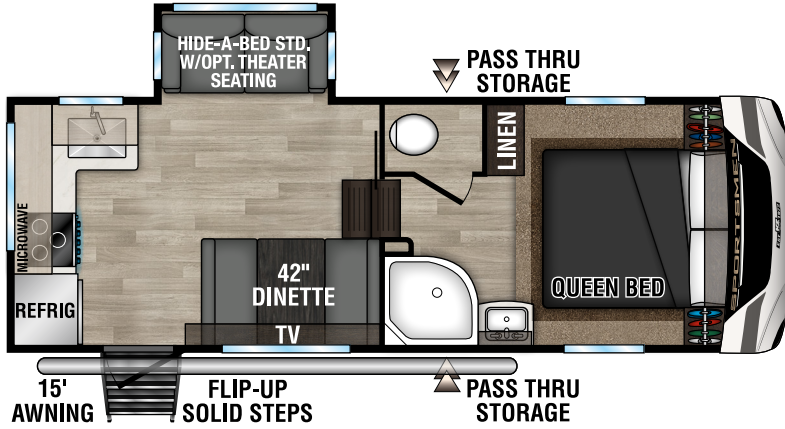

RECREATIONAL
VEHICLES

SPORTSMEN

FIFTH WHEELS

231RK UYW - 6,340 | Exterior Length - 24' 10" | Sleeps - 5

251RL UYW - 7,170 | Exterior Length - 29' 4" | Sleeps - 5

292BHK UYW - 8,390 | Exterior Length - 34' 10" | Sleeps - 9

2024 SPORTSMEN FIFTH WHEELS

302BHK UVW - 9,030 | Exterior Length - 35' 9" | Sleeps - 10

303MB UVW - 8,720 | Exterior Length - 34' 2" | Sleeps - 7

303RL UVW - 8,750 | Exterior Length - 34' 2" | Sleeps - 5