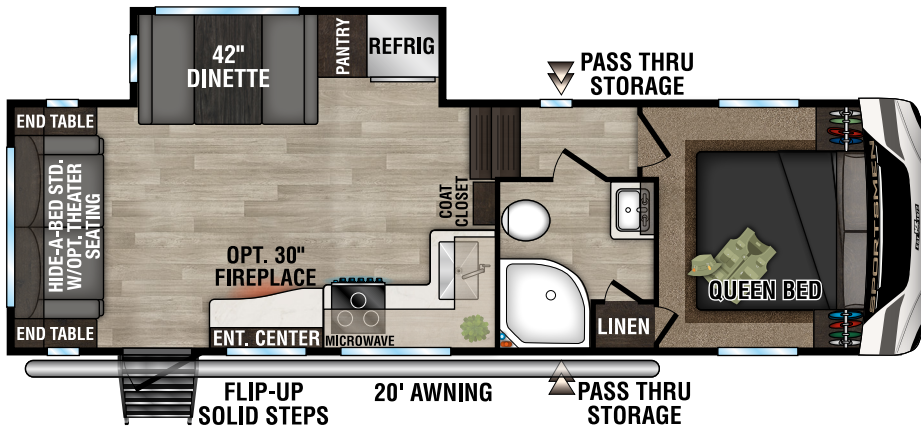

RECREATIONAL
VEHICLES

SPORTSMEN

FIFTH WHEELS

231RK UYW - 6,340 | Exterior Length - 24' 10" | Sleeps - 5

251RL UYW - 7,170 | Exterior Length - 29' 4" | Sleeps - 5

292BHK UYW - 8,390 | Exterior Length - 34' 10" | Sleeps - 9

2024 SPORTSMEN FIFTH WHEELS

302BHK UVW - 9,030 | Exterior Length - 35' 9" | Sleeps - 10

303MB UVW - 8,720 | Exterior Length - 34' 2" | Sleeps - 7

303RL UVW - 8,750 | Exterior Length - 34' 2" | Sleeps - 5