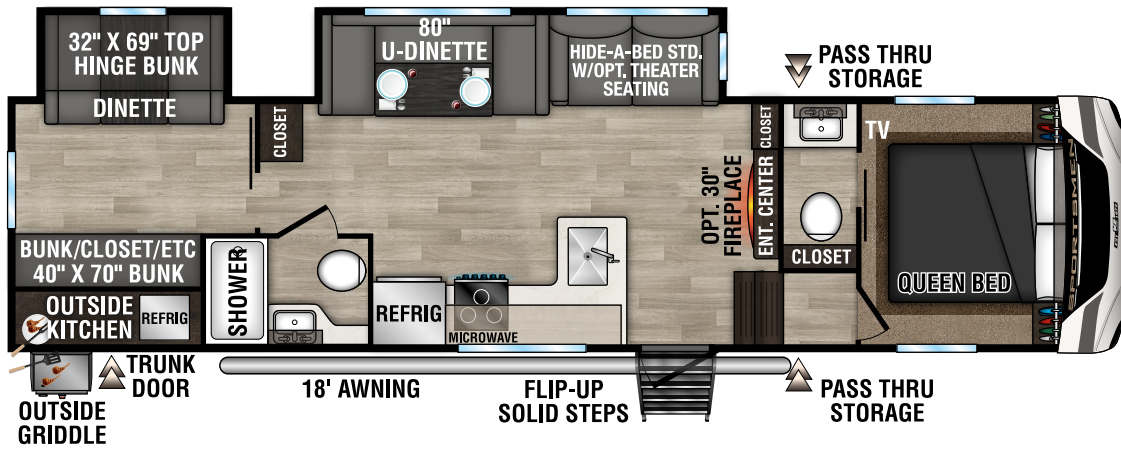

RECREATIONAL
VEHICLES

SPORTSMEN

FIFTH WHEELS

231RK UYW - 6,340 | Exterior Length - 24' 10" | Sleeps - 5

251RL UYW - 7,170 | Exterior Length - 29' 4" | Sleeps - 5

292BHK UYW - 8,390 | Exterior Length - 34' 10" | Sleeps - 9

2024 SPORTSMEN FIFTH WHEELS

302BHK UVW - 9,030 | Exterior Length - 35' 9" | Sleeps - 10

303MB UVW - 8,720 | Exterior Length - 34' 2" | Sleeps - 7

303RL UVW - 8,750 | Exterior Length - 34' 2" | Sleeps - 5