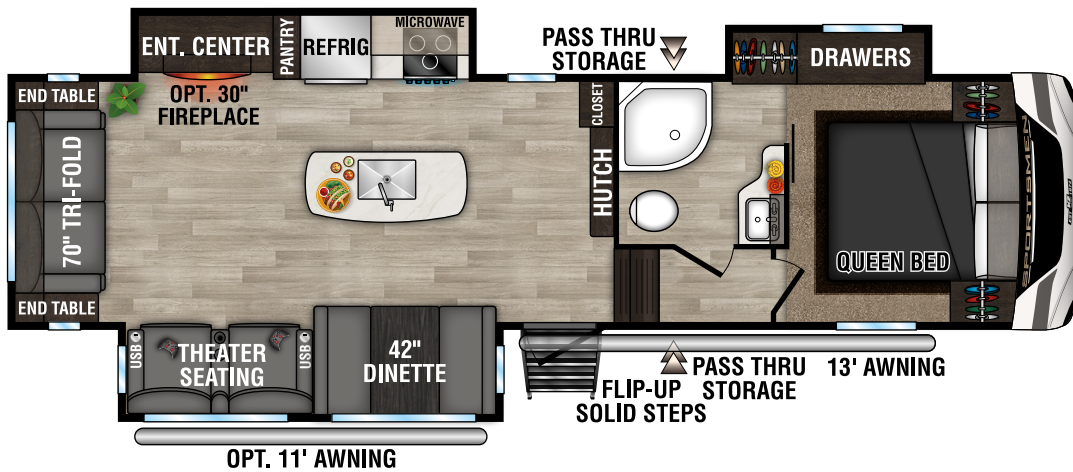

2024 SPORTSMEN FIFTH WHEELS

302BHK UVW - 9,030 | Exterior Length - 35' 9" | Sleeps - 10

303MB UVW - 8,720 | Exterior Length - 34' 2" | Sleeps - 7

303RL UVW - 8,750 | Exterior Length - 34' 2" | Sleeps - 5