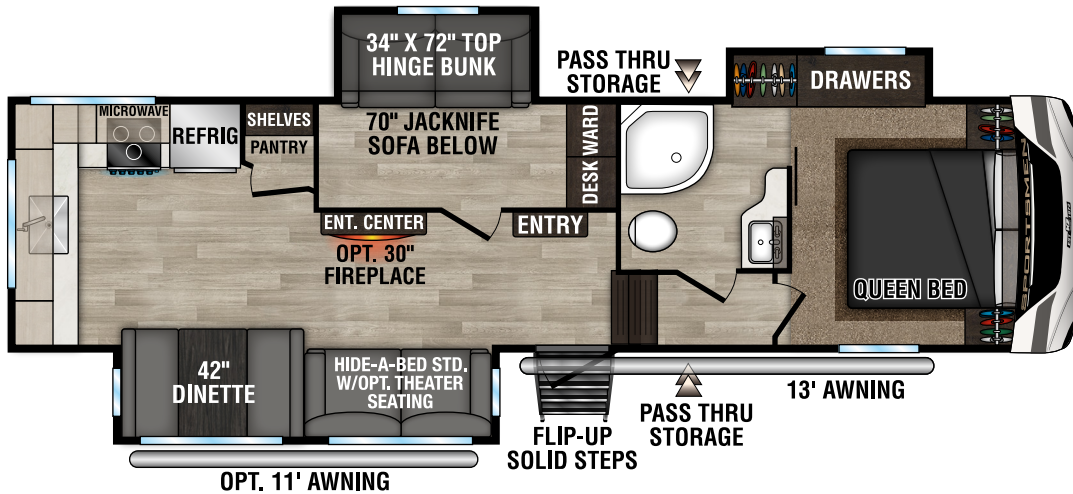

RECREATIONAL
VEHICLES

SPORTSMEN

FIFTH WHEELS

231RK UYW - 6,340 | Exterior Length - 24' 10" | Sleeps - 5

251RL UYW - 7,170 | Exterior Length - 29' 4" | Sleeps - 5

292BHK UYW - 8,390 | Exterior Length - 34' 10" | Sleeps - 9

2024 SPORTSMEN FIFTH WHEELS

302BHK UVW - 9,030 | Exterior Length - 35' 9" | Sleeps - 10

303MB UVW - 8,720 | Exterior Length - 34' 2" | Sleeps - 7

303RL UVW - 8,750 | Exterior Length - 34' 2" | Sleeps - 5