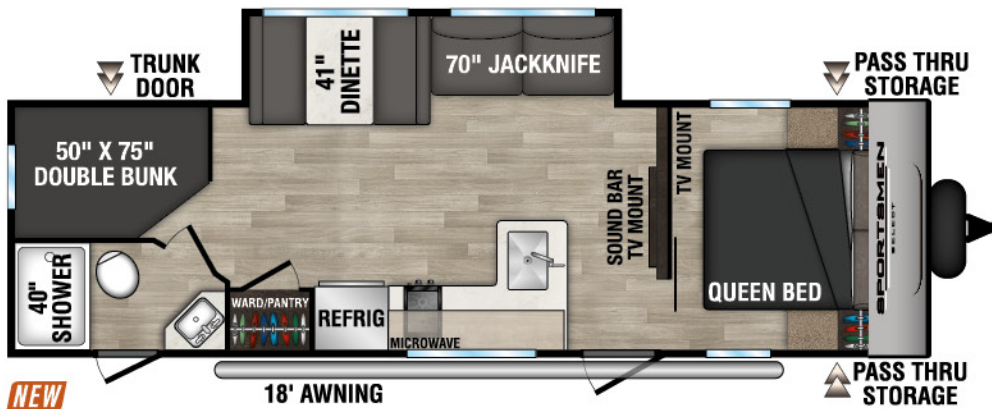

RECREATIONAL
VEHICLES

SPORTSMEN

SELECT

LIGHTWEIGHT TRAVEL TRAILERS

NEW
221RKSL U/V - 4,900 | Exterior Length - 25' 8" | Sleeps - 4

NEW
260BHSL U/V - 4,760 | Exterior Length - 28' 7" | Sleeps - 7

NEW
261BHSL U/V - 5,840 | Exterior Length - 31' 7" | Sleeps - 9