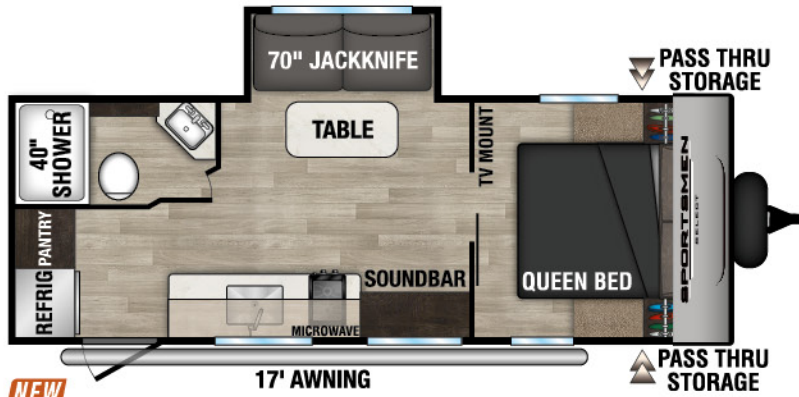

RECREATIONAL
VEHICLES

SPORTSMEN

SELECT

LIGHTWEIGHT TRAVEL TRAILERS

NEW
221RKSL U/V - 4,900 | Exterior Length - 25' 8" | Sleeps - 4

NEW
260BHSL U/V - 4,760 | Exterior Length - 28' 7" | Sleeps - 7

NEW
261BHSL U/V - 5,840 | Exterior Length - 31' 7" | Sleeps - 9