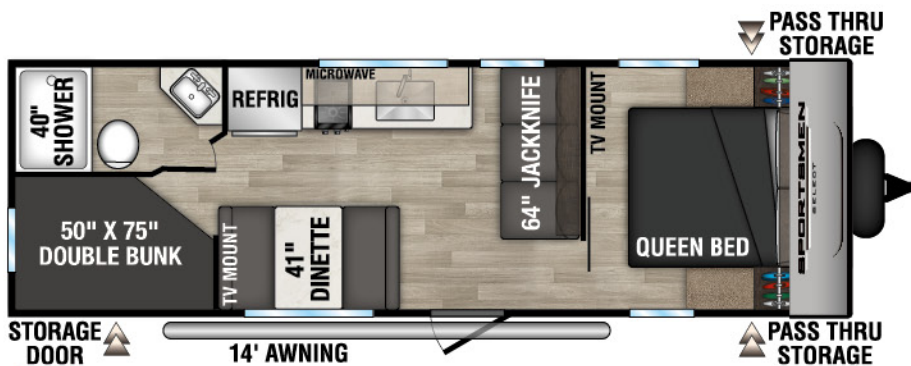

RECREATIONAL
VEHICLES

SPORTSMEN

SELECT

LIGHTWEIGHT TRAVEL TRAILERS

NEW
221RKSL U/V - 4,900 | Exterior Length - 25' 8" | Sleeps - 4

NEW
260BHSL U/V - 4,760 | Exterior Length - 28' 7" | Sleeps - 7

NEW
261BHSL U/V - 5,840 | Exterior Length - 31' 7" | Sleeps - 9