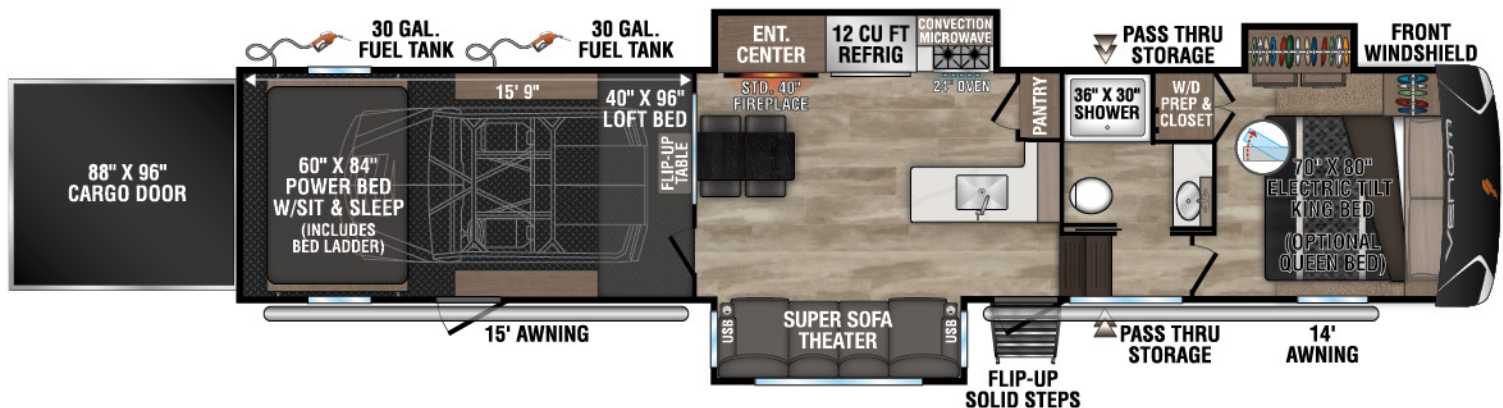

3815RG UUV-13,420 | Exterior Length - 42' 10" | Sleeps - 8

3916RG UUV-13,400 | Exterior Length - 43' 8" | Sleeps - 8

985 N 900 W SHIPSEWANA, IN 46565

E: KZ@KZ-RV.COM

WWW.KZ-RV.COM

Due to continual research and advances, manufacturer reserves the right to change specifications, design, price and equipment without notice, and assumes no responsibility for any error in this literature. Some items shown are not included as standard or optional equipment. ©2023KZ | 08/28/23 | 1.5M