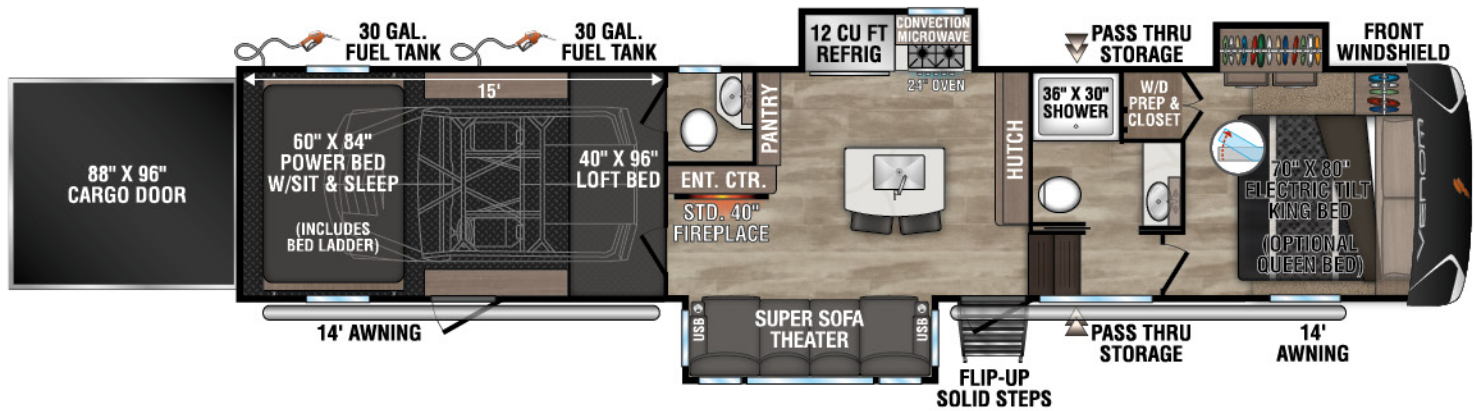

3815RG UUV-13,420 | Exterior Length - 42' 10" | Sleeps - 8

3916RG UUV-13,400 | Exterior Length - 43' 8" | Sleeps - 8

985 N 900 W SHIPSEWANA, IN 46565

E: KZ@KZ-RV.COM

WWW.KZ-RV.COM

Due to continual research and advances, manufacturer reserves the right to change specifications, design, price and equipment without notice, and assumes no responsibility for any error in this literature. Some items shown are not included as standard or optional equipment. ©2023KZ | 08/28/23 | 1.5M