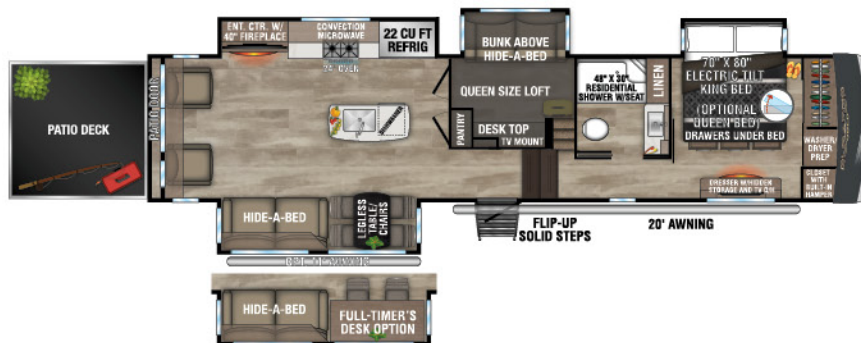

# DURANGO GOLD

FULL-TIME LUXURY FIFTH WHEELS

Full-time luxury RVing is right around the corner with Durango Gold. Durango Gold is built for full-time RVing, so get ready to go anywhere, anytime.

**NEW**

G310RLQ UUV - 12,200 | Exterior Length - 34'11" | Sleeps - 4

G358RPQ UUV - 12,750 | Exterior Length - 36' 8" | Sleeps - 4

G360REQ UUV - 12,010 | Exterior Length - 37'1" | Sleeps - 6

G366FBQ UUV - 12,640 | Exterior Length - 39'10" | Sleeps - 8

G382MBQ UUV - 14,020 | Exterior Length - 42' 5" | Sleeps - 8

# 2024 DURANGO GOLD

G383RLQ UWW - 12,810 | Exterior Length - 41' 5" | Sleeps - 4

G386FLF UWW - 13,760 | Exterior Length - 41' 11" | Sleeps - 6

G387FLF UWW - 13,640 | Exterior Length - 41' 11" | Sleeps - 6

G391RKF UWW - 13,220 | Exterior Length - 42' 5" | Sleeps - 6

Durango Gold

985 N 900 W SHIPSEWANA, IN 46565

E: KZ@KZ-RV.COM

WWW.KZ-RV.COM

Due to continual research and advances, manufacturer reserves the right to change specifications, design, price and equipment without notice, and assumes no responsibility for any error in this literature. Some items shown are not included as standard or optional equipment.  
©2023KZ | 08/25/23 | 5M