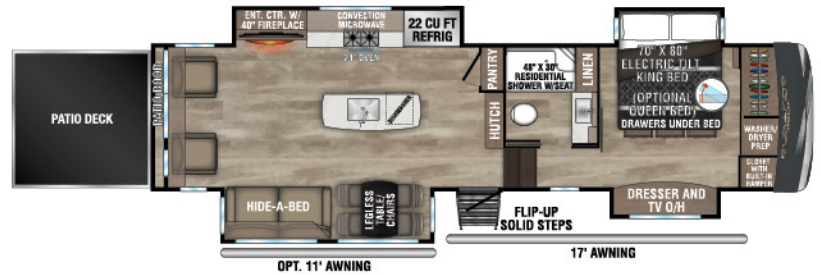

# DURANGO GOLD

FULL-TIME LUXURY FIFTH WHEELS

Full-time luxury RVing is right around the corner with Durango Gold. Durango Gold is built for full-time RVing, so get ready to go anywhere, anytime.

**NEW**

G310RLQ UUV - 12,200 | Exterior Length - 34'11" | Sleeps - 4

G358RPQ UUV - 12,750 | Exterior Length - 36' 8" | Sleeps - 4

G360REQ UUV - 12,010 | Exterior Length - 37'1" | Sleeps - 6

G366FBQ UUV - 12,640 | Exterior Length - 39'10" | Sleeps - 8

G382MBQ UUV - 14,020 | Exterior Length - 42' 5" | Sleeps - 8

# 2024 DURANGO GOLD

G383RLQ UWW - 12,810 | Exterior Length - 41' 5" | Sleeps - 4

G386FLF UWW - 13,760 | Exterior Length - 41' 11" | Sleeps - 6

G387FLF UWW - 13,640 | Exterior Length - 41' 11" | Sleeps - 6

G391RKF UWW - 13,220 | Exterior Length - 42' 5" | Sleeps - 6

Durango Gold

985 N 900 W SHIPSEWANA, IN 46565

E: KZ@KZ-RV.COM

WWW.KZ-RV.COM

Due to continual research and advances, manufacturer reserves the right to change specifications, design, price and equipment without notice, and assumes no responsibility for any error in this literature. Some items shown are not included as standard or optional equipment.  
©2023KZ | 08/25/23 | 5M