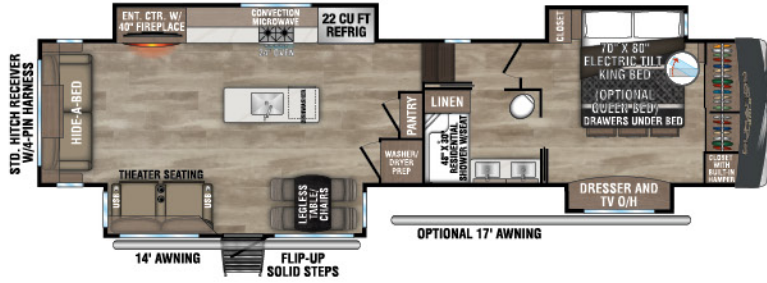

# DURANGO GOLD

FULL-TIME LUXURY FIFTH WHEELS

Full-time luxury RVing is right around the corner with Durango Gold. Durango Gold is built for full-time RVing, so get ready to go anywhere, anytime.

**NEW**

G310RLQ UUV - 12,200 | Exterior Length - 34'11" | Sleeps - 4

G358RPQ UUV - 12,750 | Exterior Length - 36' 8" | Sleeps - 4

G360REQ UUV - 12,010 | Exterior Length - 37'1" | Sleeps - 6

G366FBQ UUV - 12,640 | Exterior Length - 39'10" | Sleeps - 8

G382MBQ UUV - 14,020 | Exterior Length - 42' 5" | Sleeps - 8

# 2024 DURANGO GOLD

G383RLQ UWW - 12,810 | Exterior Length - 41' 5" | Sleeps - 4

G386FLF UWW - 13,760 | Exterior Length - 41' 11" | Sleeps - 6

G387FLF UWW - 13,640 | Exterior Length - 41' 11" | Sleeps - 6

G391RKF UWW - 13,220 | Exterior Length - 42' 5" | Sleeps - 6

Durango Gold

985 N 900 W SHIPSEWANA, IN 46565

E: KZ@KZ-RV.COM

WWW.KZ-RV.COM

Due to continual research and advances, manufacturer reserves the right to change specifications, design, price and equipment without notice, and assumes no responsibility for any error in this literature. Some items shown are not included as standard or optional equipment.  
©2023KZ | 08/25/23 | 5M