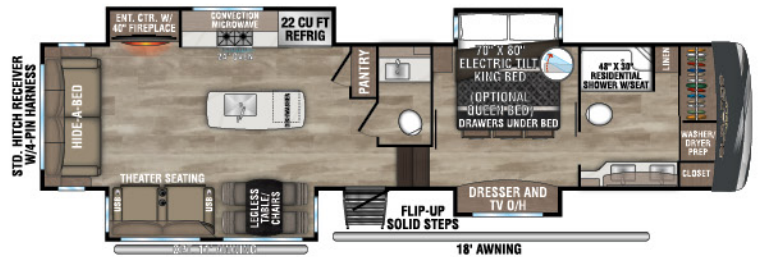

# DURANGO GOLD

FULL-TIME LUXURY FIFTH WHEELS

Full-time luxury RVing is right around the corner with Durango Gold. Durango Gold is built for full-time RVing, so get ready to go anywhere, anytime.

**NEW**

G310RLQ UUV - 12,200 | Exterior Length - 34'11" | Sleeps - 4

G358RPQ UUV - 12,750 | Exterior Length - 36' 8" | Sleeps - 4

G360REQ UUV - 12,010 | Exterior Length - 37'1" | Sleeps - 6

G366FBQ UUV - 12,640 | Exterior Length - 39'10" | Sleeps - 8

G382MBQ UUV - 14,020 | Exterior Length - 42' 5" | Sleeps - 8

# 2024 DURANGO GOLD

G383RLQ UWW - 12,810 | Exterior Length - 41' 5" | Sleeps - 4

G386FLF UWW - 13,760 | Exterior Length - 41' 11" | Sleeps - 6

G387FLF UWW - 13,640 | Exterior Length - 41' 11" | Sleeps - 6

G391RKF UWW - 13,220 | Exterior Length - 42' 5" | Sleeps - 6

Durango Gold

985 N 900 W SHIPSEWANA, IN 46565

E: KZ@KZ-RV.COM

WWW.KZ-RV.COM

Due to continual research and advances, manufacturer reserves the right to change specifications, design, price and equipment without notice, and assumes no responsibility for any error in this literature. Some items shown are not included as standard or optional equipment.  
©2023KZ | 08/25/23 | 5M