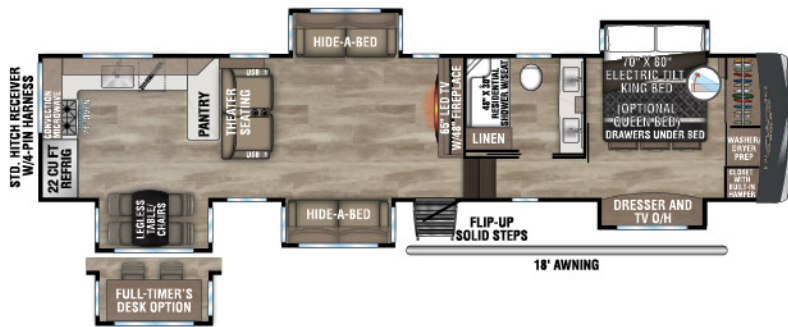

G358RPQ UUV - 12,750 | Exterior Length - 36' 8" | Sleeps - 4

G360REQ UUV - 12,010 | Exterior Length - 37'1" | Sleeps - 6

G366FBQ UUV - 12,640 | Exterior Length - 39'10" | Sleeps - 8

G382MBQ UUV - 14,020 | Exterior Length - 42' 5" | Sleeps - 8

# 2024 DURANGO GOLD

G383RLQ UWW - 12,810 | Exterior Length - 41' 5" | Sleeps - 4

G386FLF UWW - 13,760 | Exterior Length - 41' 11" | Sleeps - 6

G387FLF UWW - 13,640 | Exterior Length - 41' 11" | Sleeps - 6

G391RKF UWW - 13,220 | Exterior Length - 42' 5" | Sleeps - 6

Durango Gold

985 N 900 W SHIPSEWANA, IN 46565

E: KZ@KZ-RV.COM

WWW.KZ-RV.COM

Due to continual research and advances, manufacturer reserves the right to change specifications, design, price and equipment without notice, and assumes no responsibility for any error in this literature. Some items shown are not included as standard or optional equipment.  
©2023KZ | 08/25/23 | 5M