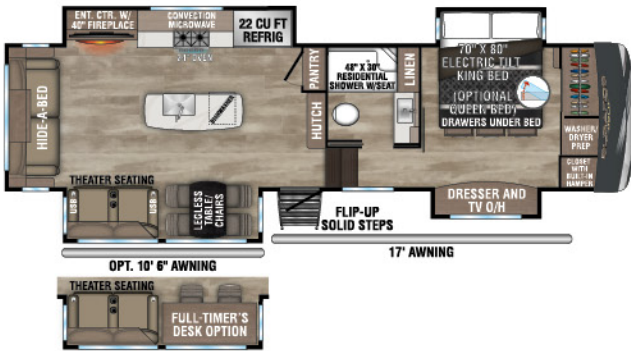

# DURANGO GOLD

FULL-TIME LUXURY FIFTH WHEELS

Full-time luxury RVing is right around the corner with Durango Gold. Durango Gold is built for full-time RVing, so get ready to go anywhere, anytime.

**NEW**

G310RLQ UUV - 12,200 | Exterior Length - 34'11" | Sleeps - 4

G358RPQ UUV - 12,750 | Exterior Length - 36' 8" | Sleeps - 4

G360REQ UUV - 12,010 | Exterior Length - 37'1" | Sleeps - 6

G366FBQ UUV - 12,640 | Exterior Length - 39'10" | Sleeps - 8

G382MBQ UUV - 14,020 | Exterior Length - 42' 5" | Sleeps - 8

# 2024 DURANGO GOLD

G383RLQ UWW - 12,810 | Exterior Length - 41' 5" | Sleeps - 4

G386FLF UWW - 13,760 | Exterior Length - 41' 11" | Sleeps - 6

G387FLF UWW - 13,640 | Exterior Length - 41' 11" | Sleeps - 6

G391RKF UWW - 13,220 | Exterior Length - 42' 5" | Sleeps - 6

Durango Gold

985 N 900 W SHIPSEWANA, IN 46565

E: KZ@KZ-RV.COM

WWW.KZ-RV.COM

Due to continual research and advances, manufacturer reserves the right to change specifications, design, price and equipment without notice, and assumes no responsibility for any error in this literature. Some items shown are not included as standard or optional equipment.  
©2023KZ | 08/25/23 | 5M