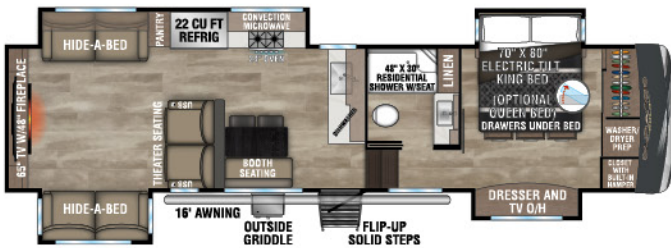

# DURANGO GOLD

FULL-TIME LUXURY FIFTH WHEELS

Full-time luxury RVing is right around the corner with Durango Gold. Durango Gold is built for full-time RVing, so get ready to go anywhere, anytime.

**NEW**

G310RLQ UUV - 12,200 | Exterior Length - 34'11" | Sleeps - 4

G358RPQ UUV - 12,750 | Exterior Length - 36' 8" | Sleeps - 4

G360REQ UUV - 12,010 | Exterior Length - 37'1" | Sleeps - 6

G366FBQ UUV - 12,640 | Exterior Length - 39'10" | Sleeps - 8

G382MBQ UUV - 14,020 | Exterior Length - 42' 5" | Sleeps - 8

# 2024 DURANGO GOLD

G383RLQ UWW - 12,810 | Exterior Length - 41' 5" | Sleeps - 4

G386FLF UWW - 13,760 | Exterior Length - 41' 11" | Sleeps - 6

G387FLF UWW - 13,640 | Exterior Length - 41' 11" | Sleeps - 6

G391RKF UWW - 13,220 | Exterior Length - 42' 5" | Sleeps - 6

Durango Gold

985 N 900 W SHIPSEWANA, IN 46565

E: KZ@KZ-RV.COM

WWW.KZ-RV.COM

Due to continual research and advances, manufacturer reserves the right to change specifications, design, price and equipment without notice, and assumes no responsibility for any error in this literature. Some items shown are not included as standard or optional equipment.  
©2023KZ | 08/25/23 | 5M