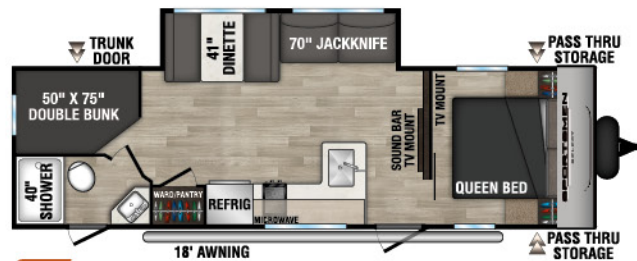

NOTE: Options can be found on the website

Dealer:

NEW

221RKSL UUV - 4,900 | Exterior Length - 25' 8" | Sleeps - 4

NEW

260BHSL UUV - 4,760 | Exterior Length - 28' 7" | Sleeps - 7

NEW

261BHSL UUV - 5,840 | Exterior Length - 31' 7" | Sleeps - 9

Value Packed Travel Trailers	221RKSL	260BHSL	261BHSL
UUV (Unloaded Vehicle Weight)*	4,900	4,760	5,840
Dry Hitch Weight*	550	660	830
Dry Axle Weight*	4,350	4,100	5,010
CCC (Cargo Carrying Capacity)	2,100	2,240	1,160
GVWR	7,000	7,000	7,000
Interior Height	TBD	78"	78"
Exterior Height w/ A/C	TBD	10' 8"	10' 8"
Exterior Width	TBD	96"	96"
Exterior Length**	25' 8"	28' 7"	31' 7"
Refrigerator (cu. feet)	TBD	TBD	TBD
Water Heater Cap. (on-demand tankless)	***	***	***
Fresh Water Cap. (gal.)	45	45	45
Waste Water Cap. (gal.)	32	32	32
Gray Water Cap. (gal.)	32	32	32
LP Gas Cap. (lbs.)	40	40	40
Furnace BTUs (1,000s)	TBD	TBD	TBD
Tire Size	14"	14"	14"
Awning	17'	14'	18'