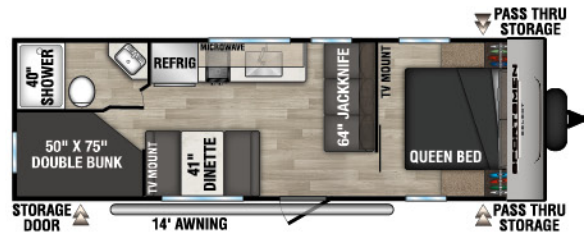

NOTE: Options can be found on the website

Dealer:

NEW

221RKSL UUV - 4,900 | Exterior Length - 25' 8" | Sleeps - 4

NEW

260BHSL UUV - 4,760 | Exterior Length - 28' 7" | Sleeps - 7

NEW

261BHSL UUV - 5,840 | Exterior Length - 31' 7" | Sleeps - 9

Value Packed Travel Trailers	221RKSL	260BHSL	261BHSL
UUV (Unloaded Vehicle Weight)*	4,900	4,760	5,840
Dry Hitch Weight*	550	660	830
Dry Axle Weight*	4,350	4,100	5,010
CCC (Cargo Carrying Capacity)	2,100	2,240	1,160
GVWR	7,000	7,000	7,000
Interior Height	TBD	78"	78"
Exterior Height w/ A/C	TBD	10' 8"	10' 8"
Exterior Width	TBD	96"	96"
Exterior Length**	25' 8"	28' 7"	31' 7"
Refrigerator (cu. feet)	TBD	TBD	TBD
Water Heater Cap. (on-demand tankless)	***	***	***
Fresh Water Cap. (gal.)	45	45	45
Waste Water Cap. (gal.)	32	32	32
Gray Water Cap. (gal.)	32	32	32
LP Gas Cap. (lbs.)	40	40	40
Furnace BTUs (1,000s)	TBD	TBD	TBD
Tire Size	14"	14"	14"
Awning	17'	14'	18'