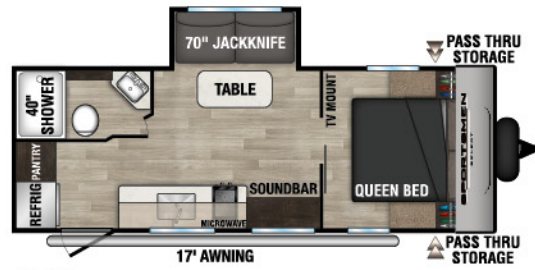

NOTE: Options can be found on the website

Dealer:

NEW

221RKSL UUV - 4,900 | Exterior Length - 25' 8" | Sleeps - 4

NEW

260BHSL UUV - 4,760 | Exterior Length - 28' 7" | Sleeps - 7

NEW

261BHSL UUV - 5,840 | Exterior Length - 31' 7" | Sleeps - 9