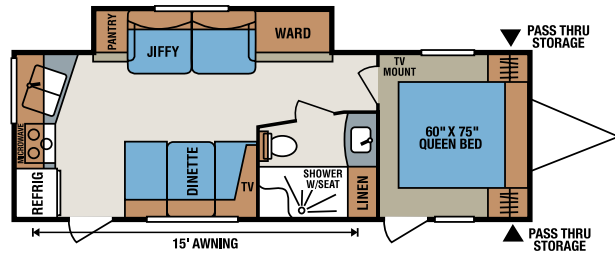

- Solid Wood Framed Mortise and Tenon Glazed Cabinet Doors
- Tinted Windows
- Triple Step
- TV Antenna with Booster
- UltraLube® Axles
- Wood Framed Decorative Refrigerator Front Panel

Options

- 15" Aluminum Wheels
- 15,000 BTU A/C
- 2nd A/C (Includes 50 Amp)
- Bunk Ladder and Railing (322BHS, 324BHS, and 329IK (N/A with Jiffy in Bunk)
- Bunks and Dinette (324BHS Only)
- Deluxe Sleeper Sofa (N/A on 262RKS)
- Fan-Tastic Vent® (Bedroom and Bathroom)
- Fireplace (N/A on 262RKS, 280RLS, and 329IK)
- Flip-Up Bike Rack/Storage Tray
- Frameless Windows
- Goodyear® Tires (5)
- Jiffy Sofa with Flip-Up Bunk (322BHS and 329IK)
- Ladder
- LED TV (29" or 32") (LX Package)

- Lighted Power Awning (Forced on 301RIK, 328IK, and 329IK) (LX Package)
- Outside Grill
- Outside Kitchen (324BHS Only)
- Paint Package (Gray Exterior Only)
- Power Front/Rear Stabilizer Jacks and Tongue Jack
- Radiant Technology Insulation
- Recliner (1 or 2) (280RLS, 321RKS, 322RES, and 323CSS)
- Solid Surface Countertops
- Spare Tire, Carrier, and Cover
- Table and 4 Chairs with Leaf (N/A on 262RKS)
- Theater Seating
- White Sidewall (Filon 4,000 with Gray Front and Rear)
- Wire for A/C with 50 Amp Service

LX Package

- 15" Aluminum Wheels
- Equa-Flex™ Suspension
- Katching ZZs Mattress Upgrade
- Lighted Power Awning
- Porcelain Toilet
- Spare Tire/Carrier/Cover
- LED TV (29" or 32")

NEW 2014 FLOORPLANS & DECOR OPTIONS

262RKS