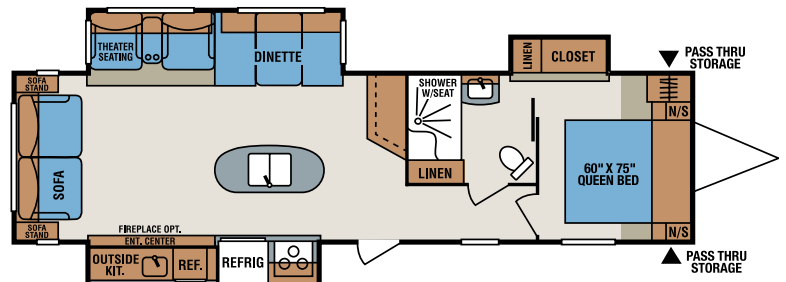

Standards

- 1 Piece Seamless Roof
- 15" Tires
- 13,500 BTU A/C
- 30 Amp Service
- 30 lb. LP Bottles and Cover with Flip-Up Access Lid
- 3/8" Roof Decking
- 4 Stabilizer Jacks
- 6 Sided Aluminum Frame
- 6 Gallon Gas/Electric DSI Water Heater
- 8 Cubic Foot Refrigerator
- Accent Border Tape
- AL-KO Auto-Adjust Brakes
- AM/FM/CD/DVD Player with USB Port
- Assist Grab Handle
- Awning with Drip Rail and Spouts
- Bedspread
- Black Tank Flush
- Cable Hook Up
- Decorative Designer Backsplash at Kitchen
- Drawers Under Refrigerator and Ovens (Where Available)
- Exterior Shower
- Filon 4,000 Titanium Gray Color Infused Gel Fiberglass Sidewalls
- Free Standing Residential Sofa

- Gas Struts on Bed Base
- Hard Lambrequins and Valances
- Headboard
- Heated and Enclosed Underbelly
- Innerspring Mattress
- Large Overhead Cabinets
- Led Lighting Inside and Out
- Microwave with Turntable
- Monitor Panel
- New Gel Coat Smooth Streamline Titanium Gray Front Cap
- Night Shades
- Outside Speakers
- Oven
- Patio Door Light
- Pendant Lights Over Islands
- Power Vent in Bathroom
- Radius Ceiling
- Radius Entry Door
- Rear Bumper with Sewer Hose Storage
- Residential Pull Down Style Faucet
- Roller Ball Bearing Drawer Guides
- Satellite Preparation
- Sink Cover
- Skylight Over Tub
- Slam Latch Baggage Doors

- Solid Wood Framed Mortise and Tenon Glazed Cabinet Doors
- Tinted Windows
- Triple Step
- TV Antenna with Booster
- UltraLube® Axles
- Wood Framed Decorative Refrigerator Front Panel

Options