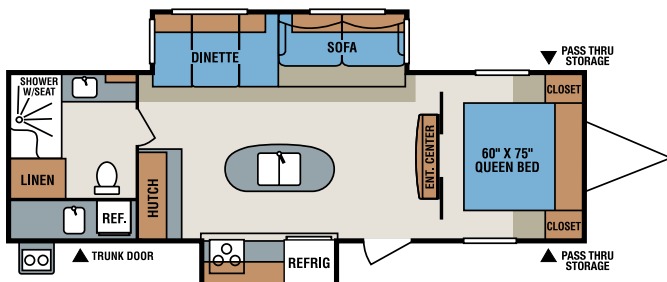

Standards

- 1 Piece Seamless Roof
- 15" Tires
- 13,500 BTU A/C
- 30 Amp Service
- 30 lb. LP Bottles and Cover with Flip-Up Access Lid
- 3/8" Roof Decking
- 4 Stabilizer Jacks
- 6 Sided Aluminum Frame
- 6 Gallon Gas/Electric DSI Water Heater
- 8 Cubic Foot Refrigerator
- Accent Border Tape
- AL-KO Auto-Adjust Brakes
- AM/FM/CD/DVD Player with USB Port
- Assist Grab Handle
- Awning with Drip Rail and Spouts
- Bedspread
- Black Tank Flush
- Cable Hook Up
- Decorative Designer Backsplash at Kitchen
- Drawers Under Refrigerator and Ovens (Where Available)
- Exterior Shower
- Filon 4,000 Titanium Gray Color Infused Gel Fiberglass Sidewalls
- Free Standing Residential Sofa

- Gas Struts on Bed Base
- Hard Lambrequins and Valances
- Headboard
- Heated and Enclosed Underbelly
- Innerspring Mattress
- Large Overhead Cabinets
- Led Lighting Inside and Out
- Microwave with Turntable
- Monitor Panel
- New Gel Coat Smooth Streamline Titanium Gray Front Cap
- Night Shades
- Outside Speakers
- Oven
- Patio Door Light
- Pendant Lights Over Islands
- Power Vent in Bathroom
- Radius Ceiling
- Radius Entry Door
- Rear Bumper with Sewer Hose Storage
- Residential Pull Down Style Faucet
- Roller Ball Bearing Drawer Guides
- Satellite Preparation
- Sink Cover
- Skylight Over Tub
- Slam Latch Baggage Doors

- Solid Wood Framed Mortise and Tenon Glazed Cabinet Doors
- Tinted Windows
- Triple Step
- TV Antenna with Booster
- UltraLube® Axles
- Wood Framed Decorative Refrigerator Front Panel

Options