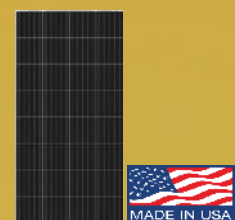

## WHY CHOOSE "OFF THE GRID" SOLAR PACKAGES?

Crossroads solar panels are locally manufactured in South Bend, IN

The Xantrex Inverter enables you to run electronics without shore power or a generator

Store your power with Sprinter's 100AH Lithium Batteries