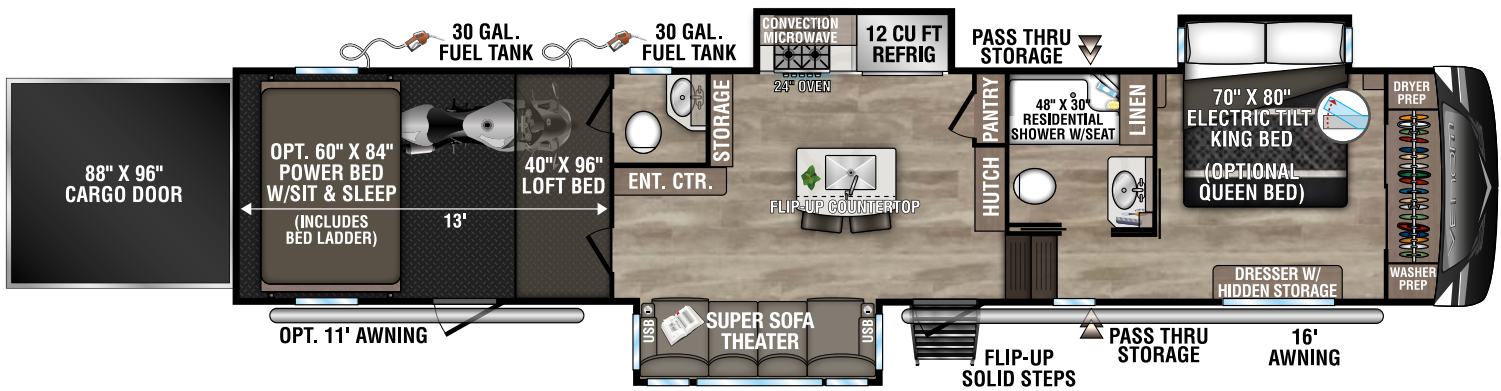

RECREATIONAL
VEHICLES

VENOM

LUXURY TOY HAULERS

Venom is available in six floorplans all featuring power beds and loft beds. You'll be sure to relax in comfort and style no matter where you are!

V3313TK UVV - 12,860 | Exterior Length - 40' 10" | Sleeps - 8

NEW

V3413TK UVV - 12,540 | Exterior Length - 40' 11" | Sleeps - 8

V3815TK UVV - 13,760 | Exterior Length - 42' 10" | Sleeps - 8

2024 VENOM

NEW

V3912TK UVW - 14,620 | Exterior Length - 43' 8" | Sleeps - 8

NEW

V3916TK UVW - 13,400 | Exterior Length - 43' 8" | Sleeps - 8

V4013TK UVW - 15,110 | Exterior Length - 43' 6" | Sleeps - 8

Venom

KZ RECREATIONAL VEHICLES

985 N 900 W SHIPSEWANA, IN 46565

E: KZ@KZ-RV.COM

WWW.KZ-RV.COM