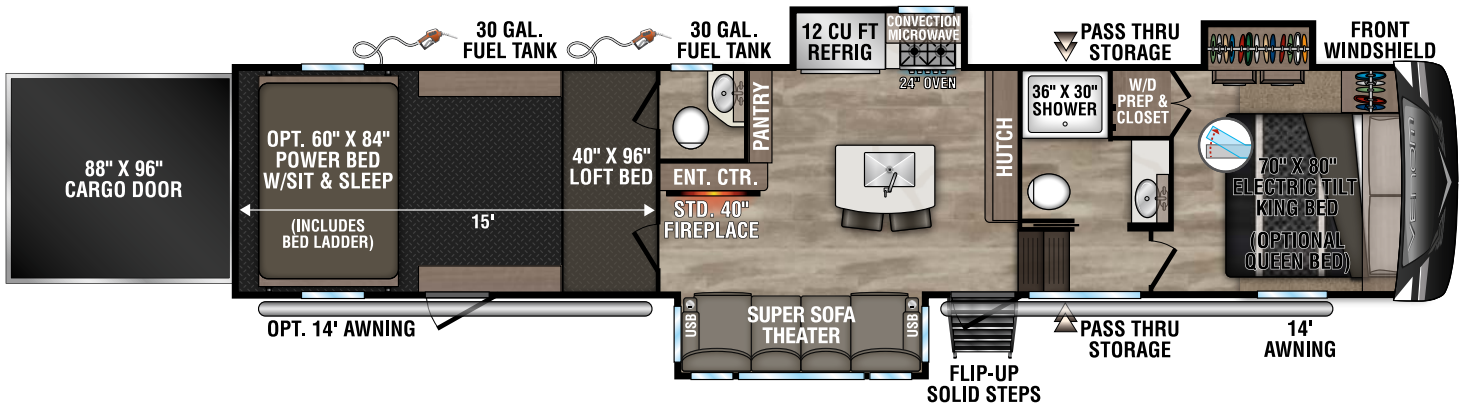

RECREATIONAL
VEHICLES

VENOM

LUXURY TOY HAULERS

Venom is available in six floorplans all featuring power beds and loft beds. You'll be sure to relax in comfort and style no matter where you are!

V3313TK UVV - 12,860 | Exterior Length - 40' 10" | Sleeps - 8

NEW

V3413TK UVV - 12,540 | Exterior Length - 40' 11" | Sleeps - 8

V3815TK UVV - 13,760 | Exterior Length - 42' 10" | Sleeps - 8

2024 VENOM

NEW

V3912TK UVW - 14,620 | Exterior Length - 43' 8" | Sleeps - 8

NEW

V3916TK UVW - 13,400 | Exterior Length - 43' 8" | Sleeps - 8

V4013TK UVW - 15,110 | Exterior Length - 43' 6" | Sleeps - 8

Venom

KZ RECREATIONAL VEHICLES

985 N 900 W SHIPSEWANA, IN 46565

E: KZ@KZ-RV.COM

WWW.KZ-RV.COM