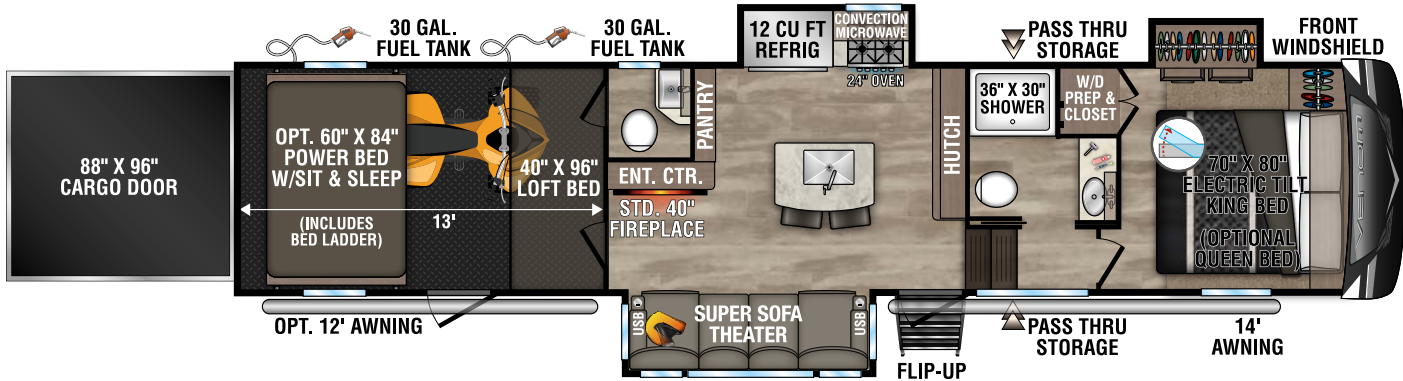

RECREATIONAL
VEHICLES

VENOM

LUXURY TOY HAULERS

Venom is available in six floorplans all featuring power beds and loft beds. You'll be sure to relax in comfort and style no matter where you are!

V3313TK UVV - 12,860 | Exterior Length - 40' 10" | Sleeps - 8

NEW

V3413TK UVV - 12,540 | Exterior Length - 40' 11" | Sleeps - 8

V3815TK UVV - 13,760 | Exterior Length - 42' 10" | Sleeps - 8

2024 VENOM

NEW

V3912TK UVW - 14,620 | Exterior Length - 43' 8" | Sleeps - 8

NEW

V3916TK UVW - 13,400 | Exterior Length - 43' 8" | Sleeps - 8

V4013TK UVW - 15,110 | Exterior Length - 43' 6" | Sleeps - 8

Venom

KZ RECREATIONAL VEHICLES

985 N 900 W SHIPSEWANA, IN 46565

E: KZ@KZ-RV.COM

WWW.KZ-RV.COM