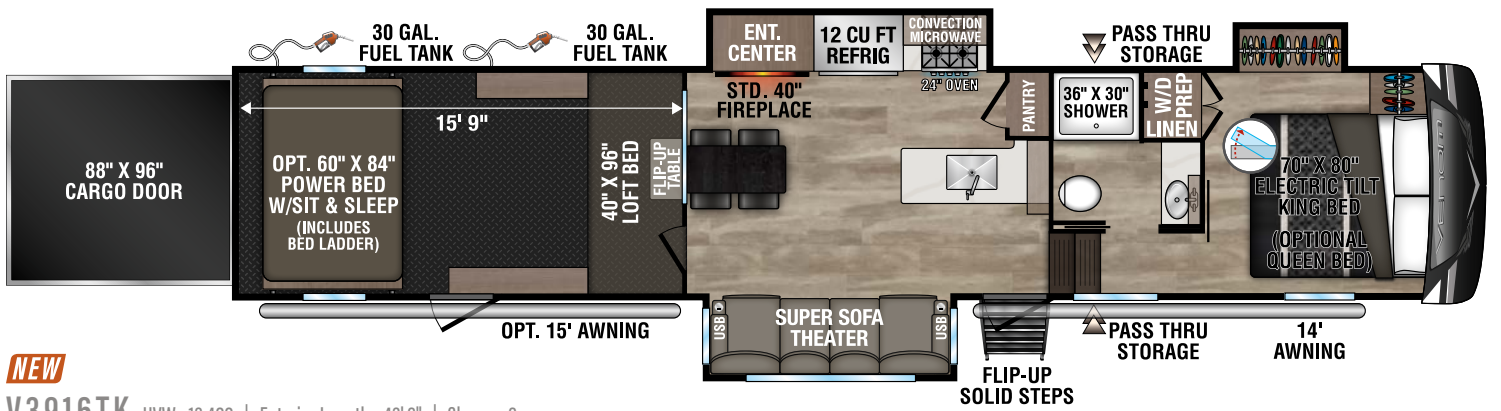

NEW

V3413TK UVV - 12,540 | Exterior Length - 40' 11" | Sleeps - 8

V3815TK UVV - 13,760 | Exterior Length - 42' 10" | Sleeps - 8

2024 VENOM

NEW

V3912TK UVW - 14,620 | Exterior Length - 43' 8" | Sleeps - 8

NEW

V3916TK UVW - 13,400 | Exterior Length - 43' 8" | Sleeps - 8

V4013TK UVW - 15,110 | Exterior Length - 43' 6" | Sleeps - 8

Venom

KZ RECREATIONAL VEHICLES

985 N 900 W SHIPSEWANA, IN 46565

E: KZ@KZ-RV.COM

WWW.KZ-RV.COM