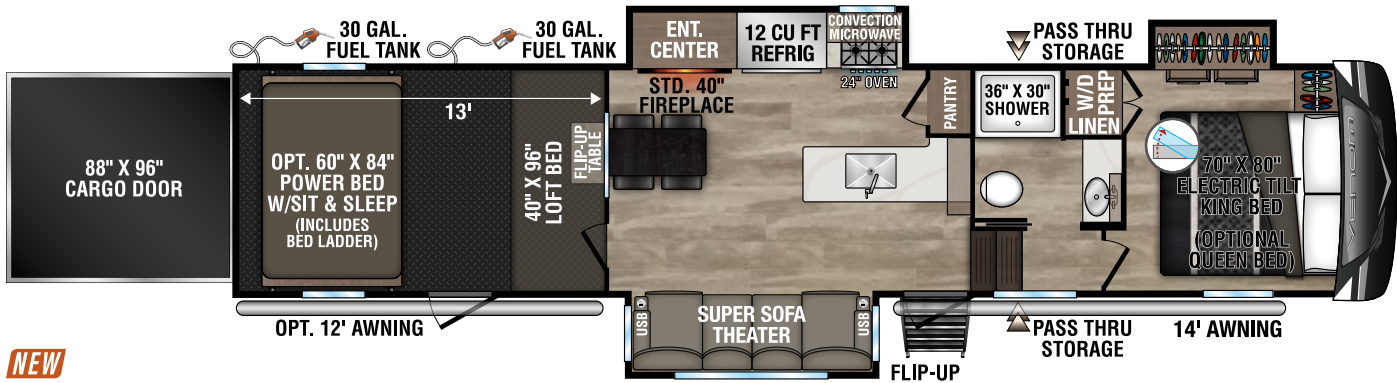

RECREATIONAL
VEHICLES

VENOM

LUXURY TOY HAULERS

Venom is available in six floorplans all featuring power beds and loft beds. You'll be sure to relax in comfort and style no matter where you are!

V3313TK UVV - 12,860 | Exterior Length - 40' 10" | Sleeps - 8

NEW

V3413TK UVV - 12,540 | Exterior Length - 40' 11" | Sleeps - 8

V3815TK UVV - 13,760 | Exterior Length - 42' 10" | Sleeps - 8

2024 VENOM

NEW

V3912TK UVW - 14,620 | Exterior Length - 43' 8" | Sleeps - 8

NEW

V3916TK UVW - 13,400 | Exterior Length - 43' 8" | Sleeps - 8

V4013TK UVW - 15,110 | Exterior Length - 43' 6" | Sleeps - 8

Venom

KZ RECREATIONAL VEHICLES

985 N 900 W SHIPSEWANA, IN 46565

E: KZ@KZ-RV.COM

WWW.KZ-RV.COM