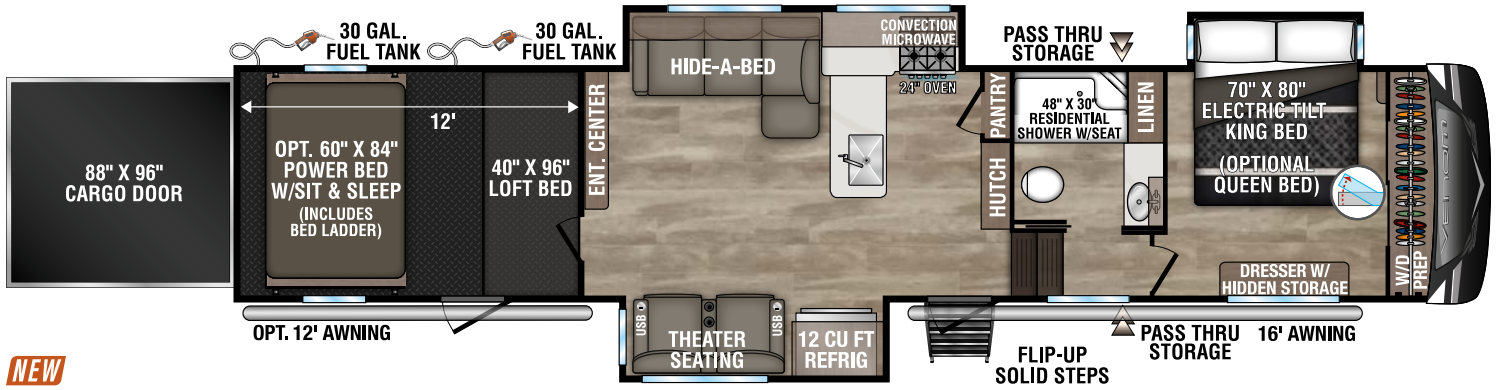

RECREATIONAL
VEHICLES

VENOM

LUXURY TOY HAULERS

Venom is available in six floorplans all featuring power beds and loft beds. You'll be sure to relax in comfort and style no matter where you are!

V3313TK UVV - 12,860 | Exterior Length - 40' 10" | Sleeps - 8

NEW

V3413TK UVV - 12,540 | Exterior Length - 40' 11" | Sleeps - 8

V3815TK UVV - 13,760 | Exterior Length - 42' 10" | Sleeps - 8

2024 VENOM

NEW

V3912TK UVW - 14,620 | Exterior Length - 43' 8" | Sleeps - 8

NEW

V3916TK UVW - 13,400 | Exterior Length - 43' 8" | Sleeps - 8

V4013TK UVW - 15,110 | Exterior Length - 43' 6" | Sleeps - 8

Venom

KZ RECREATIONAL VEHICLES

985 N 900 W SHIPSEWANA, IN 46565

E: KZ@KZ-RV.COM

WWW.KZ-RV.COM