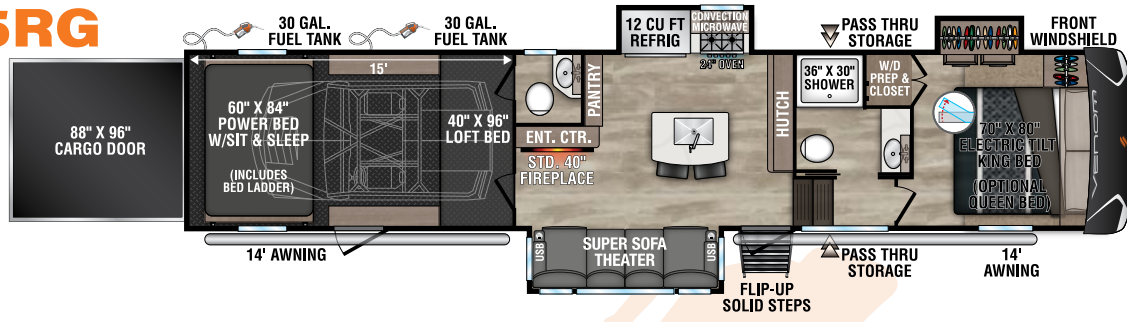

3815RG

3916RG

	3815RG	3916RG
UVW (Unloaded Vehicle Weight)*	13,420	13,400
Dry Hitch Weight*	2,600	2,840
Dry Axle Weight*	10,820	10,560
CCC (Cargo Carrying Capacity)	5,580	5,600
GVWR	19,000	19,000
Interior Height	102"	102"
Exterior Height w/ A/C	13' 4"	13' 4"
Exterior Width	101"	101"
Exterior Length**	42' 10"	43' 8"
Refrigerator (cu. feet)	12	12
Water Heater Cap. (on-demand tankless)	***	***
Fresh Water Cap. (gal.)	100	100
Waste Water Cap. (gal.)	90	50
Gray Water Cap. (gal.)	50	90
1/2 Bath Cap. (gal.)	40	N/A
LP Gas Cap. (lbs.)	60	60
Furnace BTUs (1,000s)	35	35
Tire Size (G Range)	16"	16"
Awning	14'	14'
Optional 2nd Awning	14'	15'

*This weight reflects the rolling average unit weight for each model. Your trailer weight will vary according to optional equipment.
**Exterior length is measured from rear of bumper to center of coupler. ***Infinite supply.

KZ Advantage Pkg. (mandatory option - see KZ-RV.com for details)

KZ Convenience Pkg. (mandatory option - see KZ-RV.com for details)

Robby Gordon Edition (mandatory option): Robby Gordon designed custom graphics, exclusive RG interior, 6 Point Hydraulic Auto leveling system and hitch point memory, Class leading carrying capacity over 5,550 lbs, Upgraded High-gloss Lamilux 4000 fiberglass exterior sidewalls, (8) Frame mounted industrial D-rings and multi point E-Track system to secure your UTV & gear, Oversized 34" diamond kick plate on garage walls, Two 30 gallon fuel tanks w/ separate pump stations