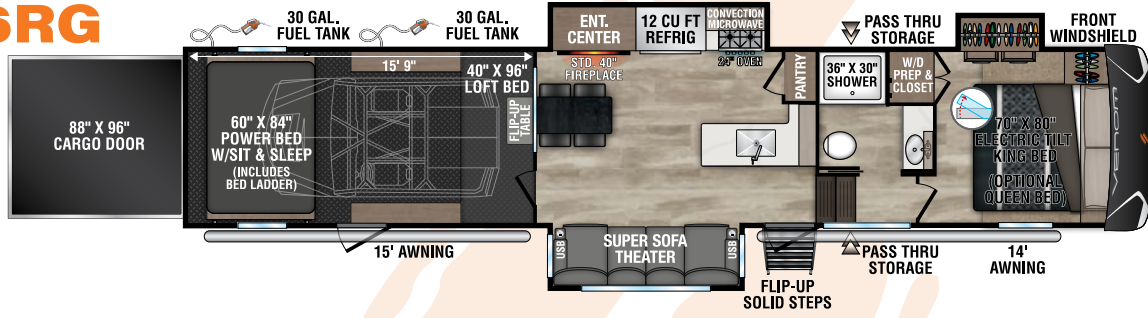

3916RG

	3815RG	3916RG
UVW (Unloaded Vehicle Weight)*	13,420	13,400
Dry Hitch Weight*	2,600	2,840
Dry Axle Weight*	10,820	10,560
CCC (Cargo Carrying Capacity)	5,580	5,600
GVWR	19,000	19,000
Interior Height	102"	102"
Exterior Height w/ A/C	13' 4"	13' 4"
Exterior Width	101"	101"
Exterior Length**	42' 10"	43' 8"
Refrigerator (cu. feet)	12	12
Water Heater Cap. (on-demand tankless)	***	***
Fresh Water Cap. (gal.)	100	100
Waste Water Cap. (gal.)	90	50
Gray Water Cap. (gal.)	50	90
1/2 Bath Cap. (gal.)	40	N/A
LP Gas Cap. (lbs.)	60	60
Furnace BTUs (1,000s)	35	35
Tire Size (G Range)	16"	16"
Awning	14'	14'
Optional 2nd Awning	14'	15'

*This weight reflects the rolling average unit weight for each model. Your trailer weight will vary according to optional equipment.
**Exterior length is measured from rear of bumper to center of coupler. ***Infinite supply.

KZ Advantage Pkg. (mandatory option - see KZ-RV.com for details)

KZ Convenience Pkg. (mandatory option - see KZ-RV.com for details)

Robby Gordon Edition (mandatory option): Robby Gordon designed custom graphics, exclusive RG interior, 6 Point Hydraulic Auto leveling system and hitch point memory, Class leading carrying capacity over 5,550 lbs, Upgraded High-gloss Lamilux 4000 fiberglass exterior sidewalls, (8) Frame mounted industrial D-rings and multi point E-Track system to secure your UTV & gear, Oversized 34" diamond kick plate on garage walls, Two 30 gallon fuel tanks w/ separate pump stations

Ultimate Power Package (mandatory option): 3rd 15K BTU ducted heat pump A/C, Happi-Jac Power Bed w/ roll over sofas & table, Rear patio awning, Three season patio door IPO Screen wall, Party patio package w/ step, 2nd LED lighted power awning, 32" Exterior Smart LED TV w/ bracket, 43" Smart LED TV, JBL 2.0 Sound Bar w/ Bluetooth, 32" bedroom Smart LED TV, Power Vent Fan in Bathroom

Peace of Mind Package (mandatory option): 17.5" Cooper H-rated Tires w/ 8 lug aluminum wheels, MORryde CRE3000 suspension, MORryde rubber cushioned FW pin box, MORryde 4-step StepAbove RV entry steps and Safe T Handrail, MORryde power cord reel, TST TPMS w/ banded sensors on the rim & monitor sensor

Available options:

- "Off the Grid" Solar Package - (2) 220W solar panels, 30A MPPT solar charge controller w/MPPT remote panel, 2000W True Sine Wave Inverter w/all outlets "hot"
- (2) 100AH Lithium Batteries
- Boondocker Solar System (see complete list of details on our website)
- 7.0 KW Gas Onan Generator
- Dual Pane Windows (Frameless)
- Pellet Smoker & Table
- Wireless backup camera - Observation & Vision S
- 18 CF House residential refer w/2000W inverter IPO 12 CF G/E refer (n/a CSA option)
- Serta Comfort Foam queen mattress (Elec. Tilt)